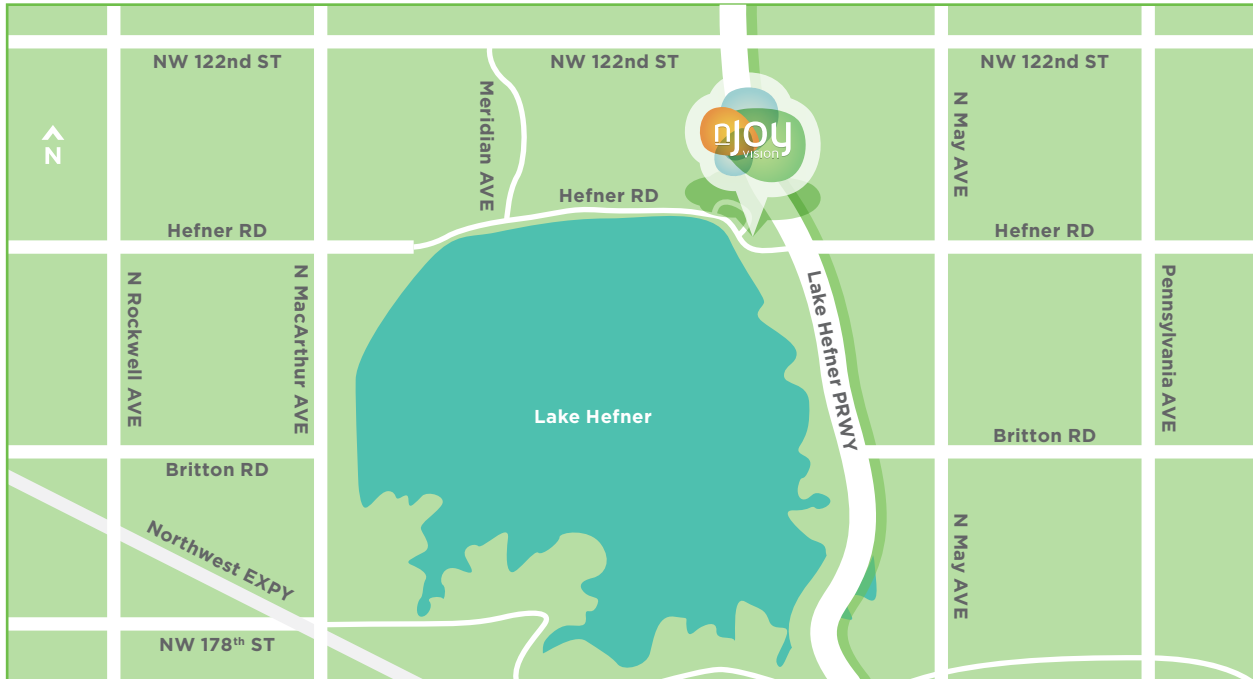

Oklahoma City Center Directions

10900 Hefner Pointe Dr. Ste. 101 // Oklahoma City, OK 73120
405.842.6060 // nJoyVision.com

From North / I-35

- + Take exit 138B Kilpatrick Turnpike
- + Take the OK HW 74S/Hefner Parkway exit
- + Merge onto HW 74 South
- + Take the Hefner Rd. exit
- + Turn right onto Hefner Rd.
- + Take the first right onto Hefner Pointe Dr.

From South / I-35

- + Take I-35 North
- + Take exit 126 on the left for I-40 West/Amarillo
- + Take exit 147B to merge onto I-44 E OK 3 W/
Tulsa/Wichita
- + Continue on HW OK 3 W/ OK 74 N/
Lake Hefner Parkway
- + Take the Hefner Rd. exit
- + Turn Left onto Hefner Rd
- + Take the first right onto Hefner Pointe Dr.

From East / I-44

- + Take the exit onto OK 3 W/ OK 74 N/
Lake Hefner Parkway
- + Continue to follow Lake Hefner Parkway
- + Take the Hefner Rd. Exit
- + Turn Left onto Hefner Rd.
- + Take the first right onto Hefner Pointe Dr.

From West / I-40

- + Take exit 147B on the left to merge onto I-44 E/
OK HW 3 W toward Tulsa/Wichita
- + Continue onto OK 74 N/ Lake Hefner Parkway
- + Take the Hefner Rd. exit
- + Turn left onto Hefner Rd.
- + Take the first right onto Hefner Pointe Dr.